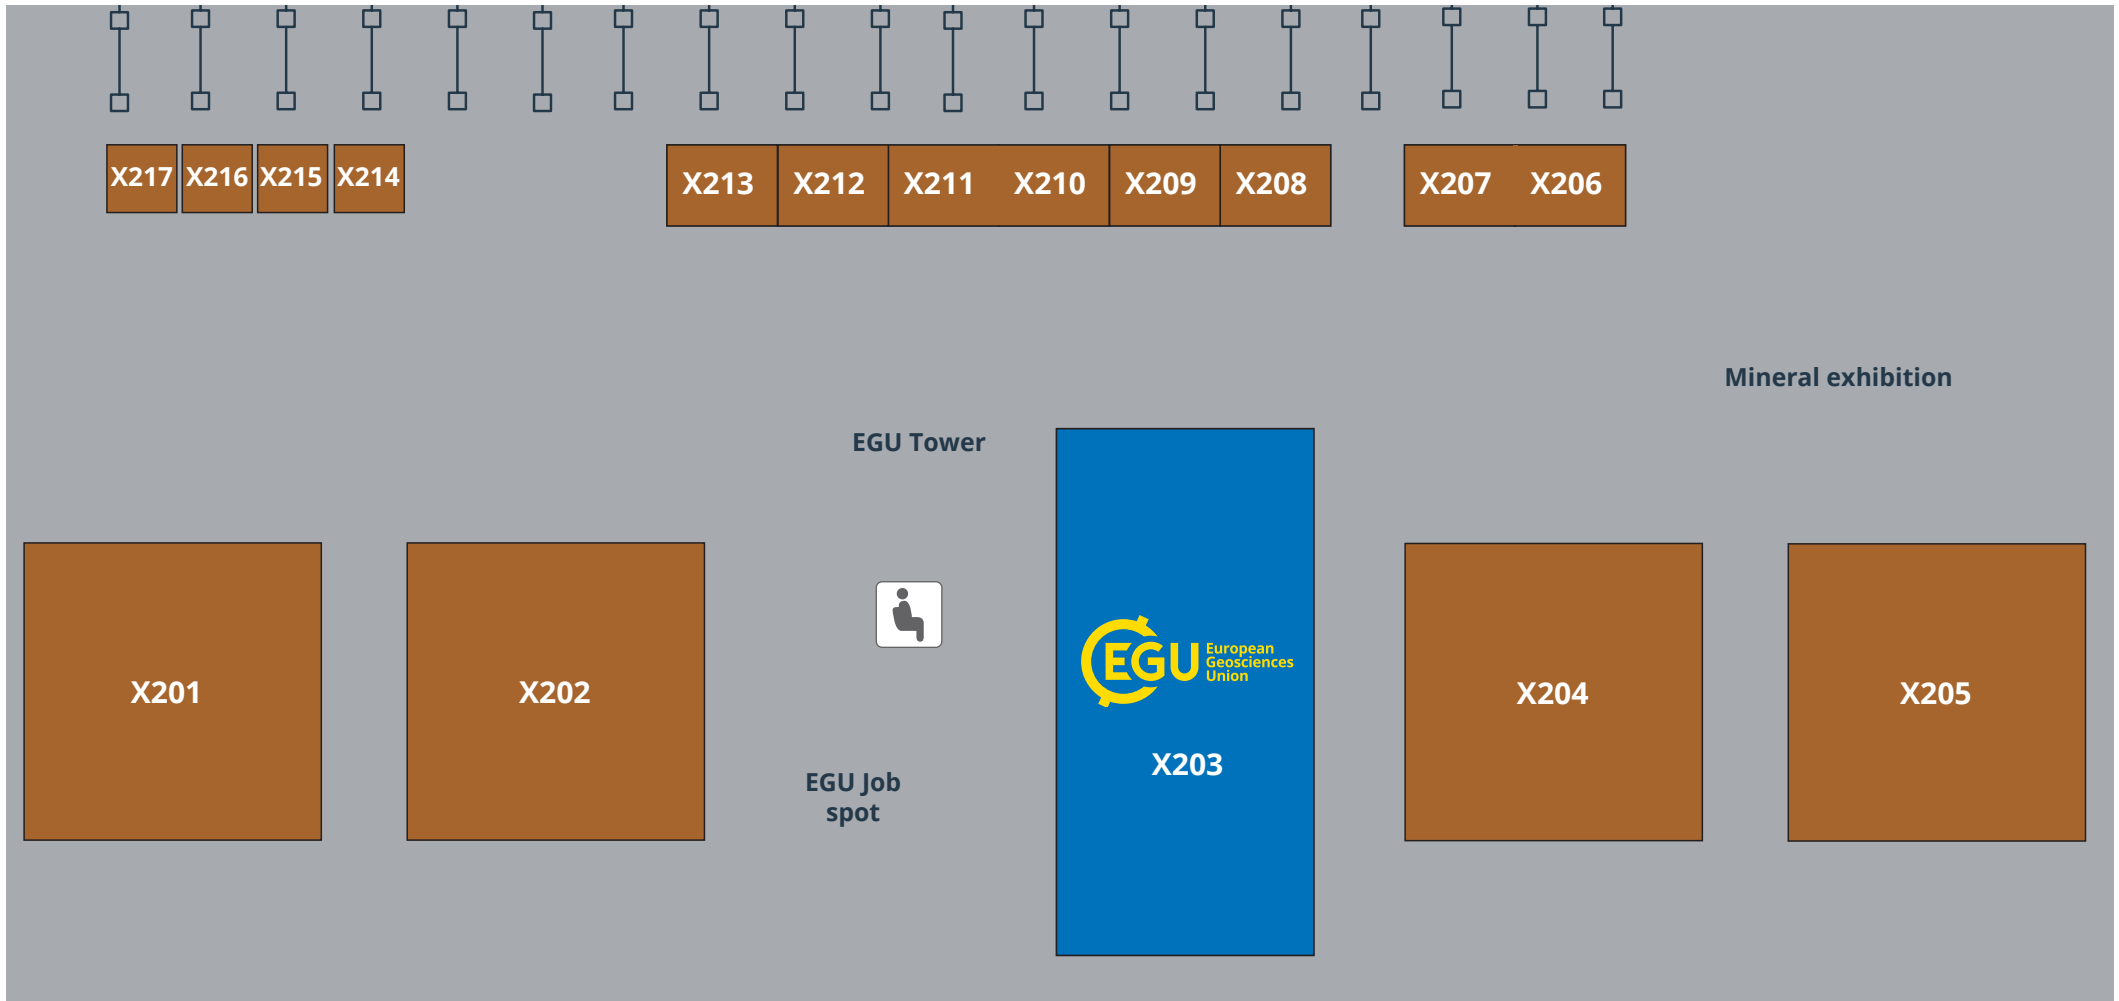

General Assembly 2017 EGU & Friends

Hall X2 | Brown Level -2 (basement)

Booth types

X206 S (2 x 3 m)

X214 Display

#X201 Mineral shop
 #X202 Google, Inc.
 #X203 European Geosciences Union
 #X204 European Space Agency (ESA)
 #X205 NASA
 #X206/X207 American Geophysical Union (AGU)